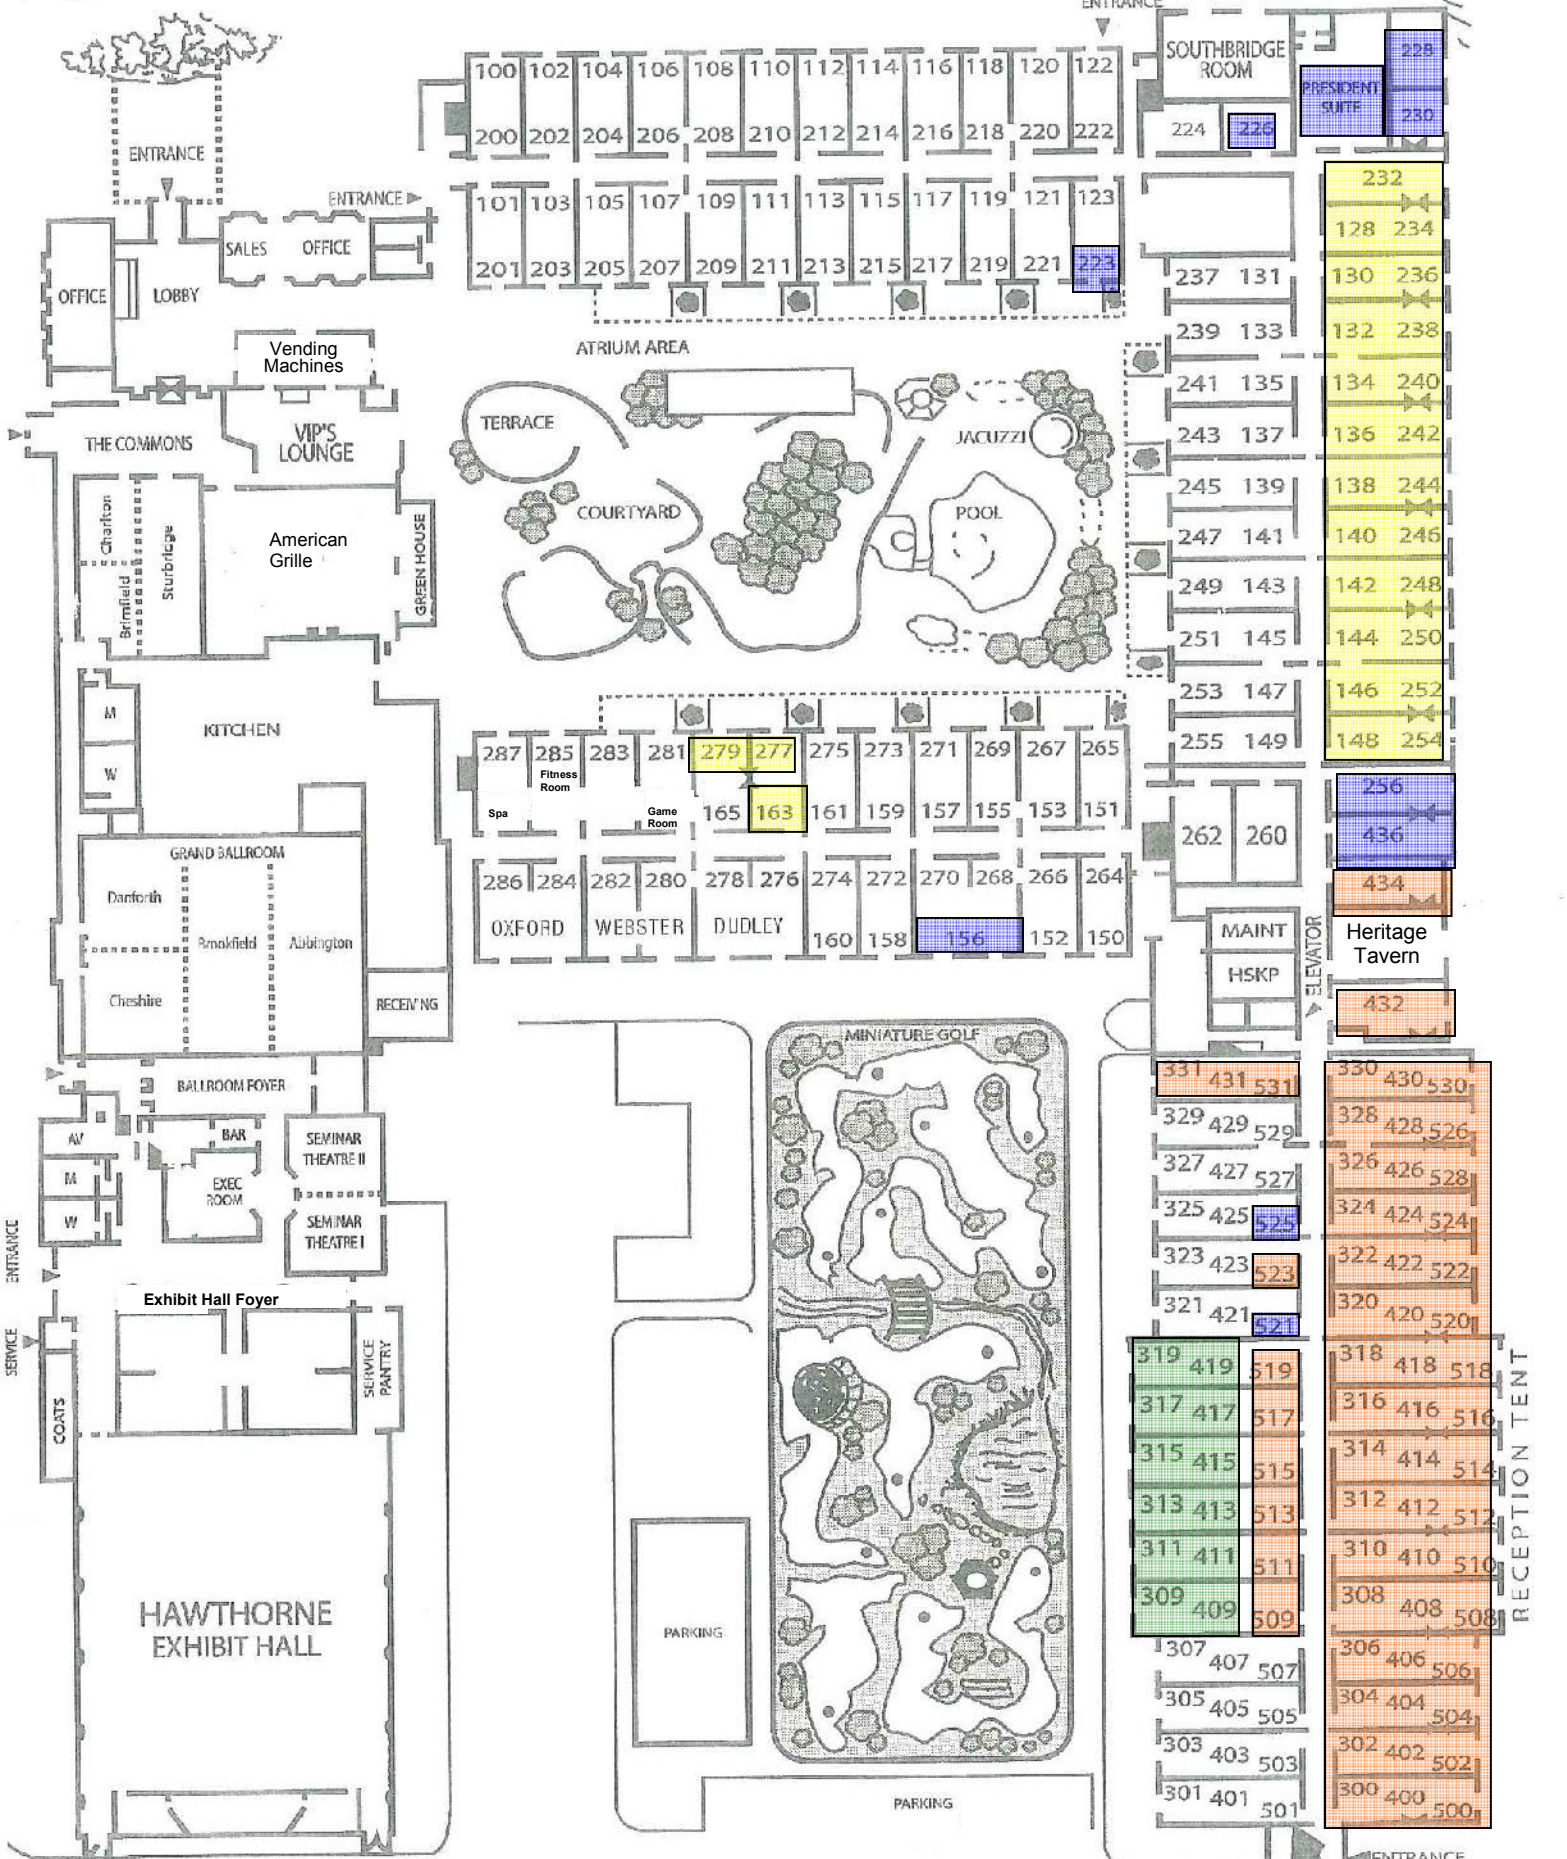

Double

Queens

Kings

King Step Down

Suite

Room Locator

OXHEAD TAVERN

BEACH

LAKE FRONT

PADDLE BOATS

GAZEBO

ENTRANCE

STURBRIDGE HOST

on cedar lake

— HOTEL & CONFERENCE CENTER —

Outlet Hours of Operation

| | | |
|----------------------|--|--|
| Greenhouse | 6:30am—10:30am 6:30am—11:00am 7:00am—12:00pm | Monday—Friday Saturday Sunday |
| Room Service | 6:30am—10:00am 5:00pm—10:00pm 6:30am—11:00am 5:00pm—10:00pm 7:00am—12:00pm 5:00pm—10:00pm | Monday—Friday Monday—Friday Saturday Saturday Sunday Sunday |
| OxHead Tavern | 11:00am—9:00pm 11:00am—10:00pm 12:00pm—9:00pm | Monday—Thursday Friday—Saturday Sunday |
| VIP's Lounge | 5:00pm—10:00pm *Lounge may stay open later based on occupancy | Monday-Sunday |
| Spa | By Appointment Only—Please call (508) 347-5505 | |